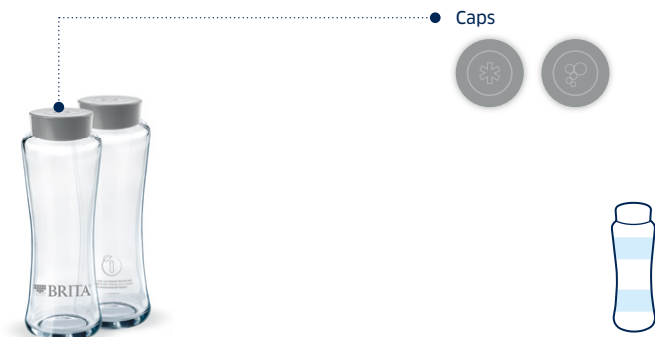

Dispenser Accessories

BRITA Swing Bottle	
Sizes	425 / 750 ml
Material	Glass
Cap	<ul style="list-style-type: none"> • Colour: white/blue • Available with still or sparkling icons
Minimum order quantity	20 standard or customised BRITA Swing bottles
Customised print	Up to four colours

BRITA Wave Bottle	
Sizes	600 / 750 / 850 ml
Material	<ul style="list-style-type: none"> • Glass (750 ml) • Durable plastic (600 / 850 ml)
Cap	<ul style="list-style-type: none"> • Colour: white or grey • Customisable print on cap, with or without still/sparkling icons
Minimum order quantity	<ul style="list-style-type: none"> • 12 standard BRITA Wave bottles • 60 customised BRITA Wave bottles
Customised print	Up to two colours (bottle and/or cap)