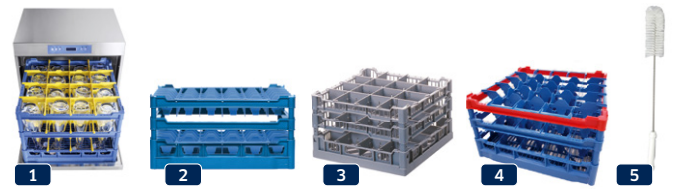

Further bottle cleaning equipment

1. Professional washing tray	• Size (W x H x D): 500 x 365 x 500 mm, 16 bottles • Compatible with: BRITA Swing 750 ml, BRITA Classic 750 / 1,000 ml
2. Professional washing tray	• Size (W x H x D): 500 x 295 x 500 mm, 25 bottles • Compatible with: BRITA Wave 600 / 750 / 850 ml, BRITA Twist 700 ml
3. Professional washing tray (small)	• Size (W x H x D): 400 x 280 x 400 mm, 16 bottles • Compatible with: BRITA Wave 600 / 750 / 850 ml, BRITA Twist 700 ml, BRITA Classic 500 ml
4. Professional washing tray	• Size (W x H x D): 500 x 325 x 500 mm, 25 bottles • Compatible with: BRITA Swing 425 ml, BRITA Classic 500 ml
5. Cleaning brush	• Size (W x L_{total}, L_{brush}): 65 x 500 mm, 160 mm • Compatible with: all BRITA bottles